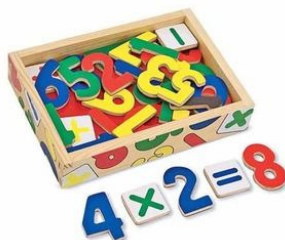

Wooden Magnetic Number Set

These wooden magnetic numbers help children feel and understand each number. Enough numerals to count from zero through twenty AND five math signs in a convenient wooden case. 37 colorful magnetic pieces can help children learn their numbers and solve basic math problems. Ages 3+

ITEM #: 0562678E MSRP: $11.99